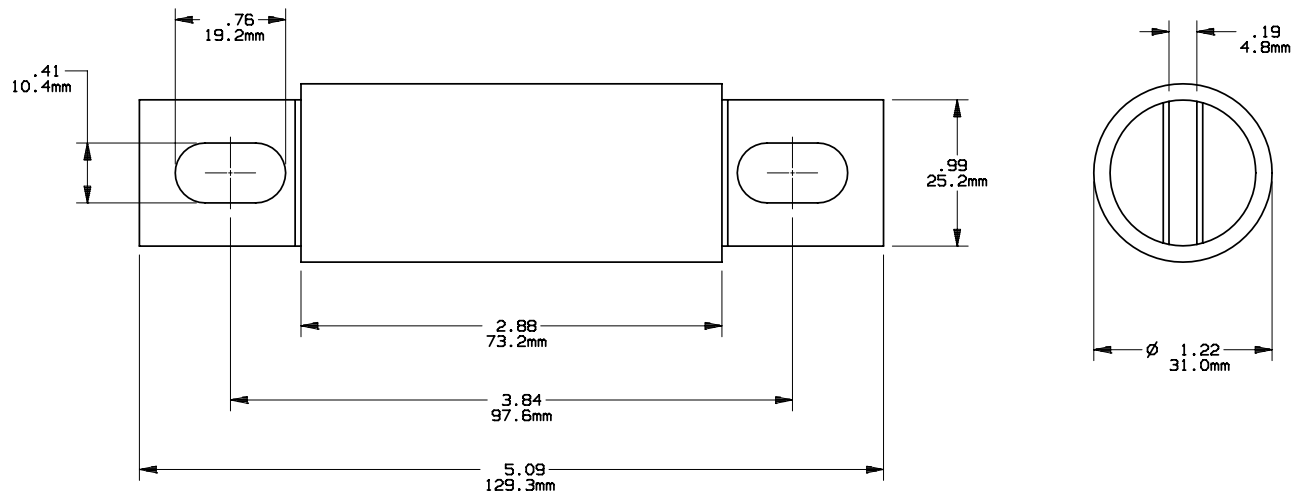

REV	DATE	ECO	DESCRIPTION	BY	CK	APP
A	3-6-08	NA	UPDATED OUTLINE FORMAT	LDB	NA	NA

MERSEN USA NEWBURYPORT-MA, LLC
374 MERRIMAC STREET
NEWBURYPORT, MA 01950

A70QS(125-200)-4K

OUTLINE DIMENSIONS
NOT TO BE USED FOR PRODUCTION

FORM 101

700021

PRODUCT MANAGER
SIGN:
DATE:

DESIGN ENGINEER
SIGN:
DATE:

125-200A 700V